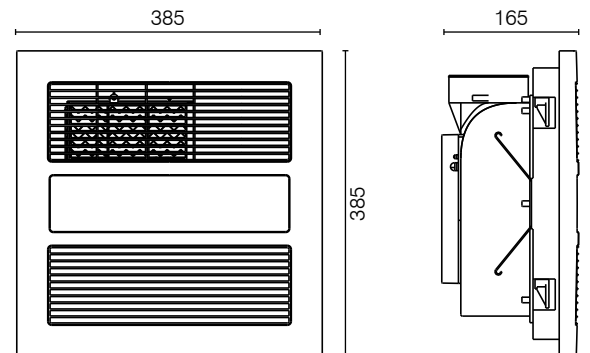

- Compact, low profile design
- Twin heat setting 1000W/2140W fan heating element to create a warm environment
- Powerful 35W long life ball bearing motor
- Extracts up to 240m³/hr to remove moisture and steam
- Energy saving 12W cool white LED light source
- Create a cooling breeze for warmer climates by utilising the fan only option
- 100mm diameter side duct outlet with draft stopper
- Includes wall switch, 1.5m flexible ducting and exterior grille
- Available in white or matt black

APPLICATIONS

- For small to medium bathrooms

SOLACE 4-IN-1 BATHROOM MATE

TECHNICAL SPECIFICATIONS

Operating Voltage:	240V / 50Hz
Class:	Class II (2)
Total Wattage:	2152W Total max.
Motor Wattage:	35W Total
Motor Type:	Longlife ball bearing
Fan Size:	ø175mm x 75mm
Air Extraction:	up to 240m³/hr (69l/sec)
Heat Wattage:	2140W
Heat Type:	PTC heating element
Light Wattage:	12W max.
Colour temperature:	4200°K (Cool white)
Light Lumens	900 Total lumens
Cutout:	350mm x 350mm
Outlet Diameter:	ø100mm
Ingress protection:	IP20
Thermal Safety Switch:	Auto cut-off
Recommended ,minimum installation depth to roof:	255mm
Duct Size:	ø100mm
Includes Accessories:	5-Gang wall control, 1.5m flexible duct, exterior grille
Warranty	3 year replacement
Standards:	AS/NZS CISPR15 AS/NZS 60335-2-80 AS/NZS CISPR14 AS/NZS 60335-2-30 AS/NZS 60598-2-2

INSTALLATION

Must be installed by a licensed electrician

ACCESSORIES (sold separately)

Duct 3m:	19937
Exterior Cowl:	19943/16

	MODEL	COLOUR	DESCRIPTION	BOX SIZE	GROSS WEIGHT	BOX QTY	BARCODE/TUN
RETAIL BOX	21476/05	White	Solace 4-in1 Bathroom Mate	W435 x H435 x D210 mm	4.5 kg	1 pc	9 312641 214762 >
OUTER BOX	21476/05	White	Solace 4-in1 Bathroom Mate	W870 x H465 x D455 mm	18.3 kg	4 pc	19312641214769
RETAIL BOX	21476/06	Black	Solace 4-in1 Bathroom Mate	W435 x H435 x D210 mm	4.5 kg	1 pc	9 312641 214779 >
OUTER BOX	21476/06	Black	Solace 4-in1 Bathroom Mate	W870 x H465 x D455 mm	18.3 kg	4 pc	19312641214776