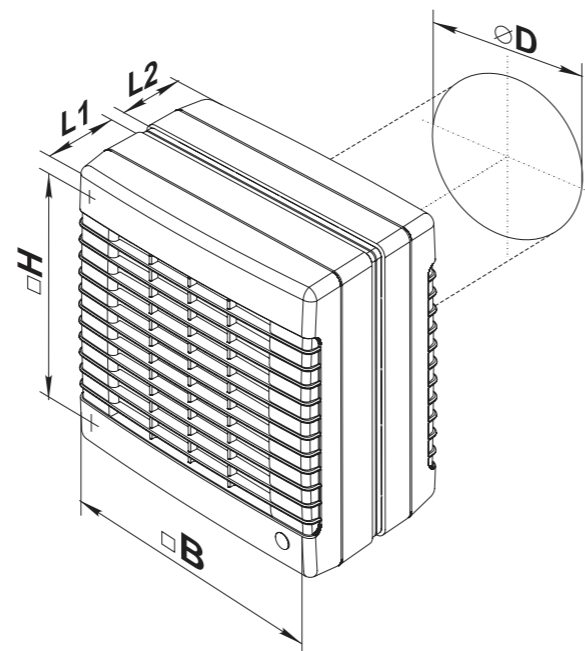

• Mounting

The fan is suitable for window mounting.

SKU	Description
EMVUMA1	MAO 125 Window Exhaust Fan - White
EMVUMA2	MAO 150 Window Exhaust Fan - White

Fan Overall Dimensions (mm)

SKU	D	B	L1	L2	H
EMVUMA1	125	190	58	53	173
EMVUMA2	150	212	66	60	195

EMVUMA1 - MAO 125 Window Exhaust Fan - White

Voltage	220-240
Power (W)	22
Current (A)	0.1
Capacity (m3/hr)	185
Capacity (l/s)	51.43
Capacity (CFM)	108.96
RPM (min-1)	2400
Noise Level at 3m (dBA)	35
Protection rating	IP24