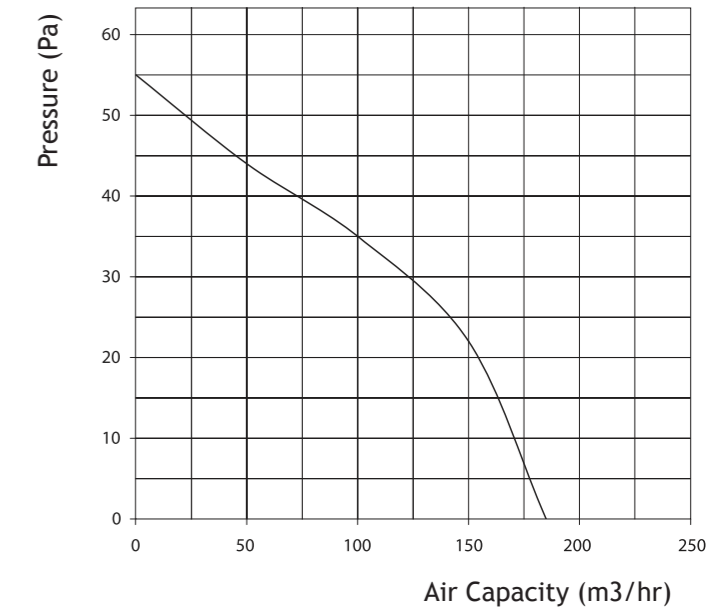

EMVUMA1 - MAO 125 Window Exhaust Fan - White

Voltage	220-240
Power (W)	22
Current (A)	0.1
Capacity (m3/hr)	185
Capacity (l/s)	51.43
Capacity (CFM)	108.96
RPM (min-1)	2400
Noise Level at 3m (dBA)	35
Protection rating	IP24