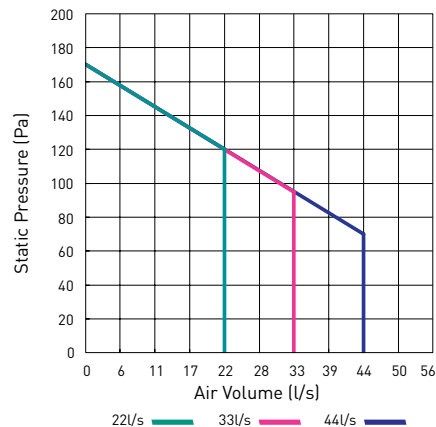

FV-24JR3 (WITH MOTION SENSOR)

FV-24JA3

DIMENSIONS

FV-24JR3 & FV-24JA3

PERFORMANCE CURVE

FV-24JR3 & FV-24JA3

MODEL	ELECTRICAL SUPPLY	AIR VOLUME [l/s]	POWER CONSUMPTION [W]	NOISE @ 1m [dB(A)]	NET WEIGHT [kg]	INSTALLATION CUT-OUT [mm]	DUCT DIAMETER [mm]
FV-24JR3	240V	44	9.3	36.5	3.0	230x230	100
&	SINGLE PHASE	33	5.5	30.5			
FV-24JA3	50Hz	22	3.6	24.5	2.9		