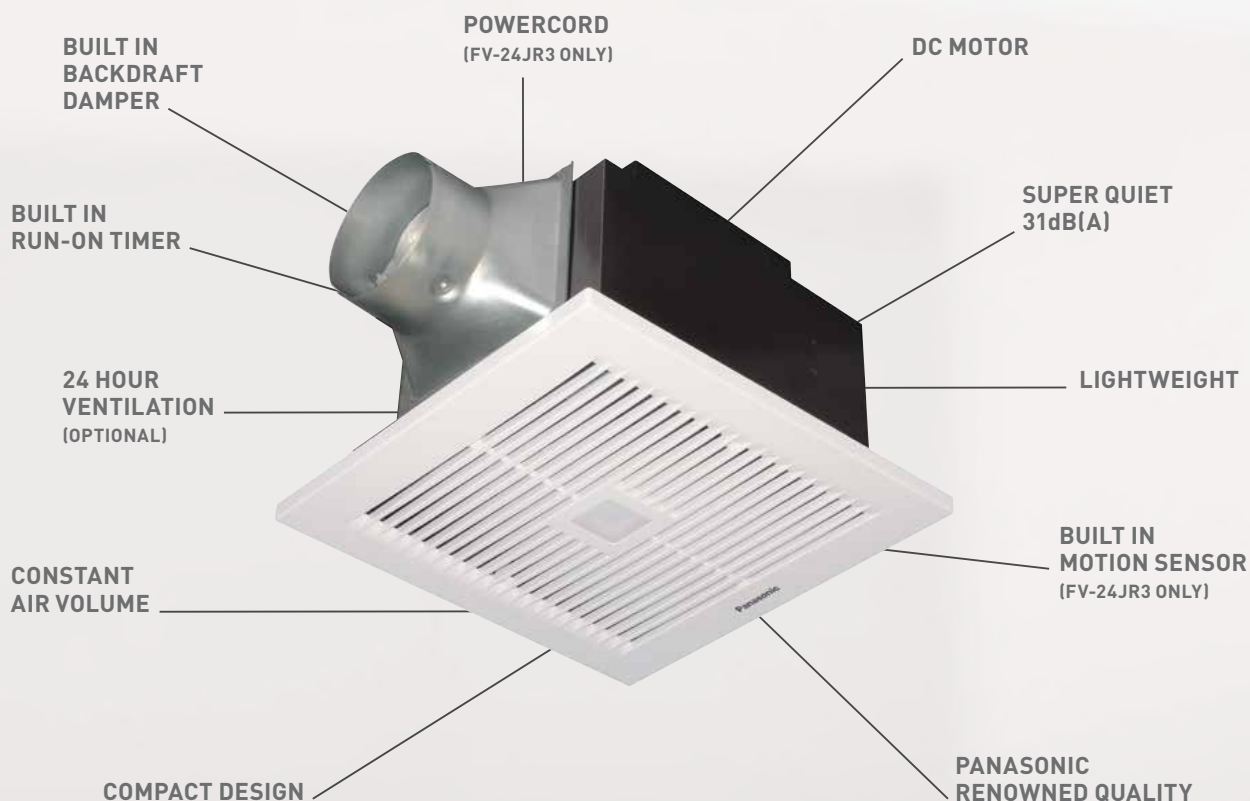

Panasonic

VENTILATION FANS
CEILING MOUNTED
DC MOTOR WITH MOTION SENSOR

QUALITY AIR FOR LIFE

HIGHER LIVING STANDARDS

Panasonic introduces a brand new range of Direct Current (DC) Motor Ceiling Mounted Ventilation Fans. With whisper quiet operation & energy efficient performance, these fans provide a quiet and comfortable environment within your home.

QUIET OPERATION - LOW NOISE DESIGN

These fans adopt a distinctive Resonance-Noise-Absorption Structure design. Minimising the transmission of noise from blower to exterior. Reducing the operation noise to incredibly low levels, creating a tranquil and silent environment. The Double Chamber Structure, allows noise to be effectively absorbed and reduced between the double orifice and casing.