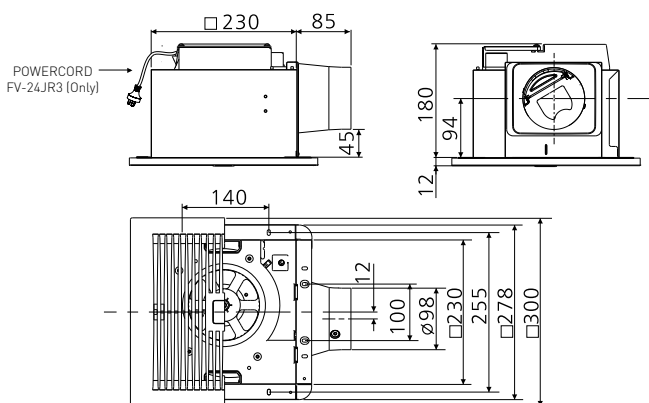

FV-24JR3 (WITH MOTION SENSOR)

FV-24JA3

DIMENSIONS

FV-24JR3 & FV-24JA3

PERFORMANCE CURVE

FV-24JR3 & FV-24JA3

MODEL	ELECTRICAL SUPPLY	AIR VOLUME [l/s]	POWER CONSUMPTION [W]	NOISE @ 1m [dB(A)]	NET WEIGHT [kg]	INSTALLATION CUT-OUT [mm]	DUCT DIAMETER [mm]
FV-24JR3	240V	44	9.3	36.5	3.0	230x230	100
&	SINGLE PHASE	33	5.5	30.5			
FV-24JA3	50Hz	22	3.6	24.5	2.9		