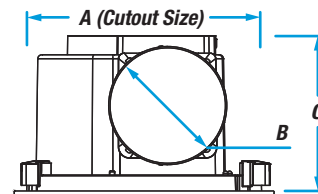

DIMENSIONS

Model	A	B	C
PVPX200	Ø240mm	Ø100mm	170mm
PVPX225	Ø296mm	Ø150mm	197mm
PVPX250	Ø296mm	Ø150mm	197mm