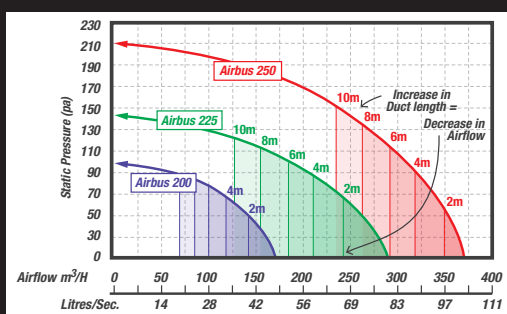

MAINTAINS PRESSURE