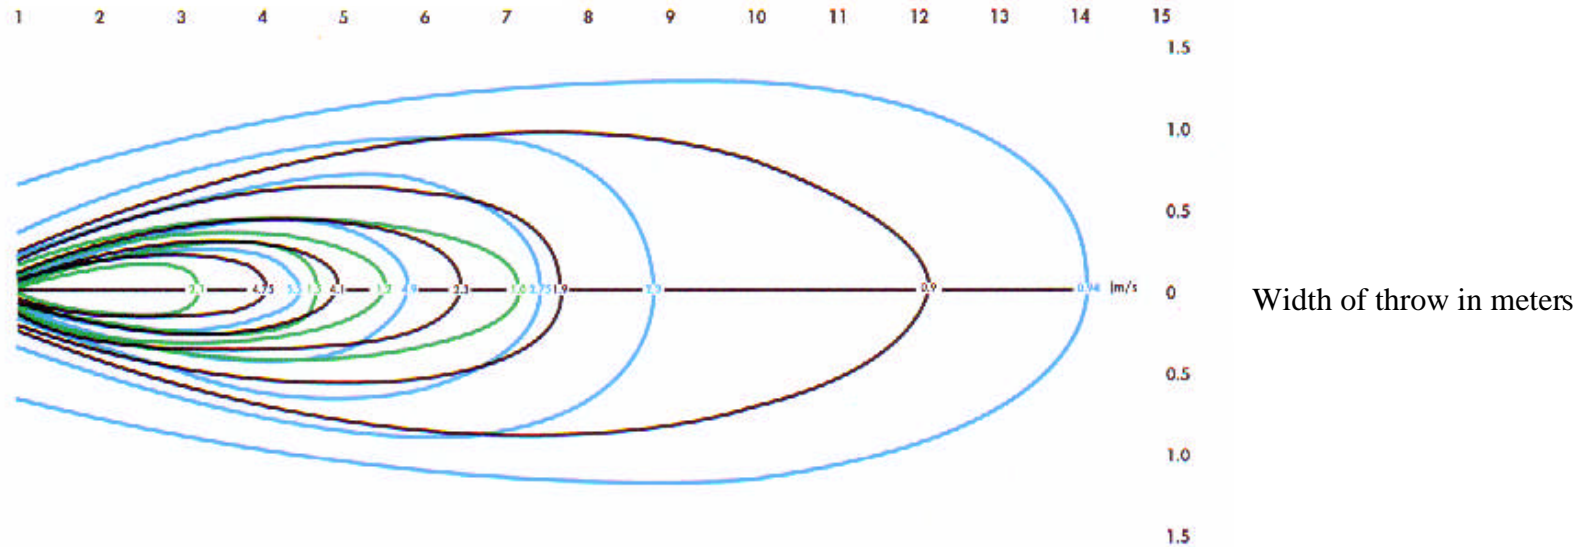

## Universal Commercial Pedestal Fans Air Figures

Air movement from fan in metres

Directivity pattern of the Pedestal fan at highest speed setting

Blue: 750mm, Black: 635mm, Green: 508mm